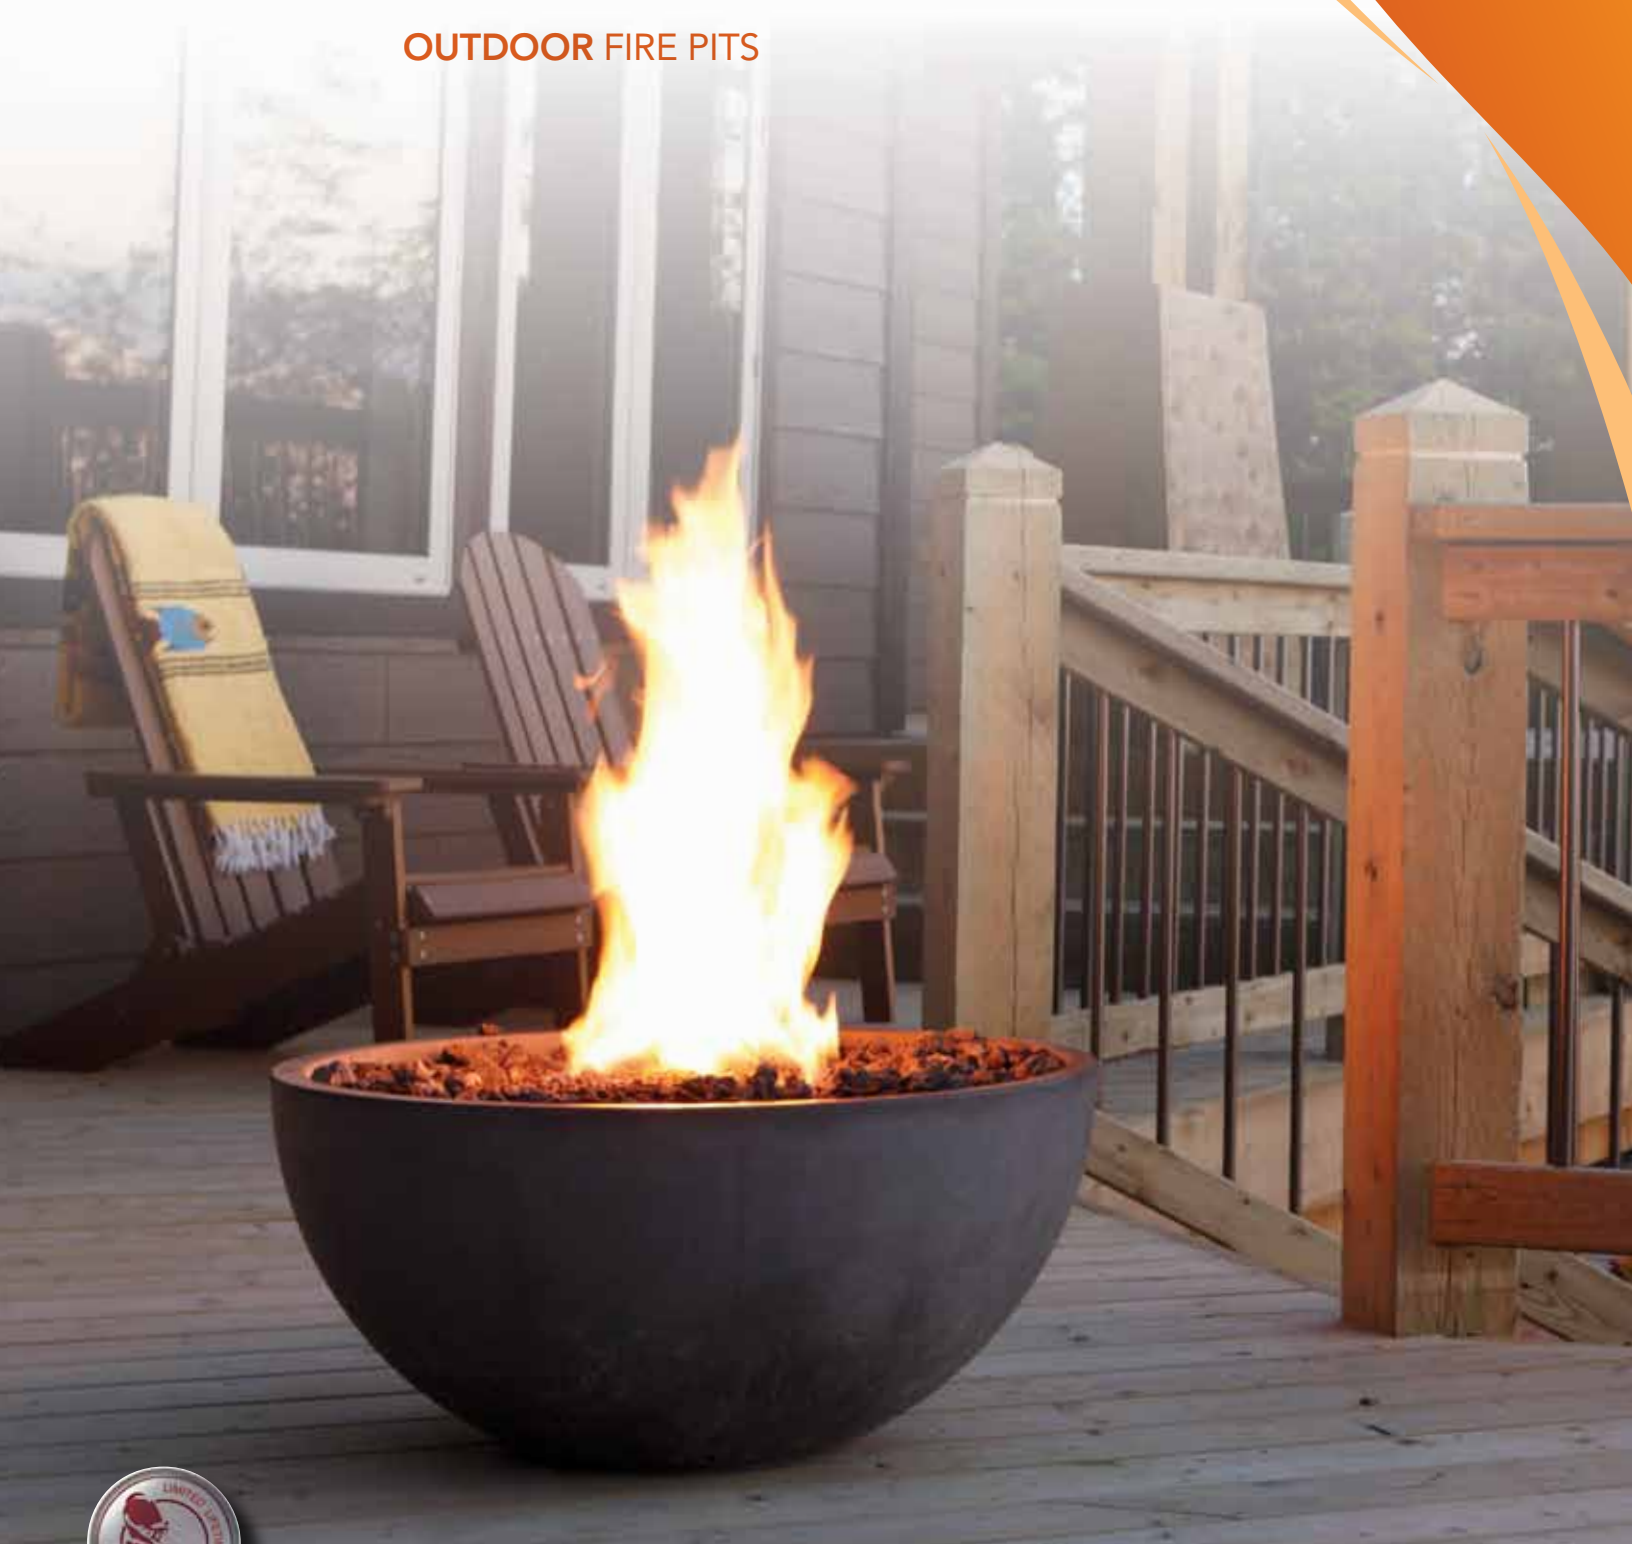

FP2085/2785

OUTDOOR FIRE PITS

The Ultimate in Design, Engineering & Quality

This unit illustrated is a FP2085LP Round Fire Pit – Propane, and FPB30SG Smooth Grey Concrete Fire Bowl, with MLR2410 Lava Rock

The Ultimate in Outdoor Fire Pits

CHOOSE FROM NATURAL GAS OR PROPANE.

Create your own design around your fire pit using non-combustible materials. Outdoor fire pits can be installed on top of wood decks or patios, 24" clearance to side walls. Allow 7 feet clearance from top of fire pit to any ceiling.

MODEL FP2785 RECTANGULAR GAS FIREPIT

- Choose between our Four-piece Cast Log Set or Lava Rock for something more modern
- Liquid Propane Fire Pit comes complete with 5 ft. hose and regulator (LP tank not included)

FPB30TB Textured Black Concrete Fire Bowl
and FP2085LP Round Firepit Propane and MLR2410 Lava Rock
(30" Diameter x 14" Height, 150 lbs)
*optional cover available

*Components may have to be ordered separately to create a complete unit. Discuss with your local Kingsman dealer for clarification.